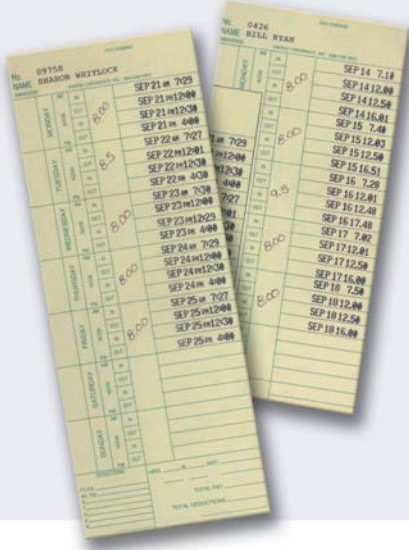

PIX-21

Series

Portable Electronic Time Recorder & Time Stamp

Engineered for value, simplicity and durability, the portable PIX-21 Series electronic time clock suits small business applications. The PIX-21 eliminates manual time sheets and the errors that usually accompany such methods—contributing to savings right to your bottom line. Ten-message printing along with the date/time stamp allows the PIX-21 to function as a verification and tracking device for other important company documents.

10% ~ 90% (no condensation)

DIMENSIONS

6"H x 5.50"W x 6.50"D (150 x 140 x 165mm)

WEIGHT

4.2 lbs. (1.8 kg)

ENVIRONMENT

Indoor use only, dust free, not in direct sunlight

Specifications are approximate and are subject to change without notice.

FEATURES

- ▶ Easy, accurate, efficient for up to 15 employees
- ▶ Battery backup
- ▶ AC adapter operation
- ▶ Wall or table mount
- ▶ Easy to read digital clock face
- ▶ Perpetual calendar
- ▶ Auto Daylight Saving Time
- ▶ Programmable print styles, regular or military
- ▶ Prints in minutes, tenths and hundredths
- ▶ Prints 10 messages: VOID, SENT, PAID, ORIGN, RCV'D, CFM'D, FILE, APR'D, FAX'D, CMPL'D
- ▶ Automatic or manual print
- ▶ Quartz accuracy
- ▶ Car battery operation (optional - A022)