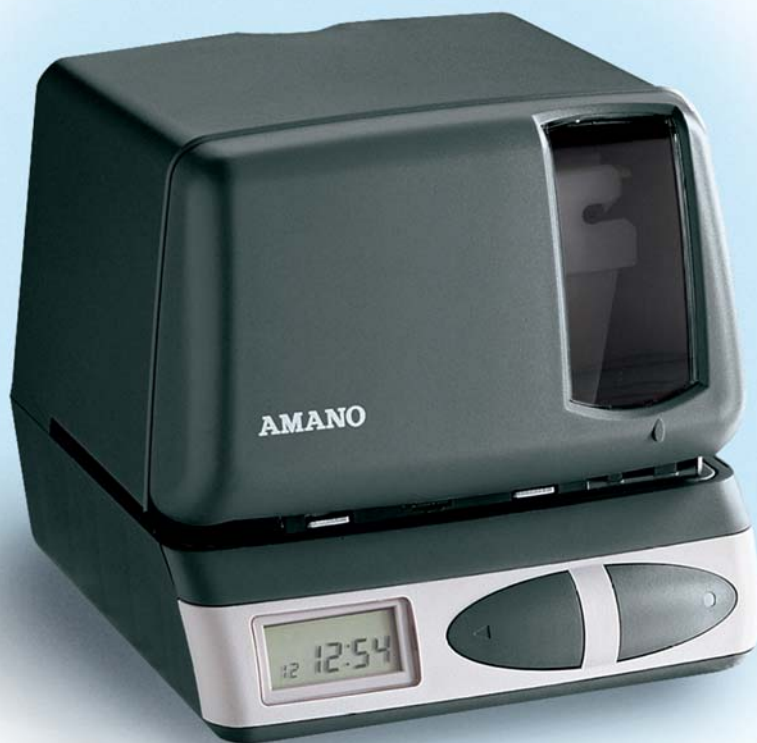

PIX-21

Series

Portable Electronic Time Recorder & Time Stamp

Engineered for value, simplicity and durability, the portable PIX-21 Series electronic time clock suits small business applications. The PIX-21 eliminates manual time sheets and the errors that usually accompany such methods—contributing to savings right to your bottom line. Ten-message printing along with the date/time stamp allows the PIX-21 to function as a verification and tracking device for other important company documents.

SPECIFICATIONS

POWER SUPPLY

AC120V ±10%, 60Hz

POWER CONSUMPTION

Normal: 3W, Maximum: 6W

AMBIENT TEMPERATURE

14°F-113°F (-10°C-45°C)

HUMIDITY

10% ~ 90% (no condensation)

DIMENSIONS

6"H x 5.50"W x 6.50"D (150 x 140 x 165mm)

WEIGHT

4.2 lbs. (1.8 kg)

ENVIRONMENT

Indoor use only, dust free, not in direct sunlight

Specifications are approximate and are subject to change without notice.

FEATURES

- ▶ Easy, accurate, efficient for up to 15 employees
- ▶ Battery backup
- ▶ AC adapter operation
- ▶ Wall or table mount
- ▶ Easy to read digital clock face
- ▶ Perpetual calendar
- ▶ Auto Daylight Saving Time
- ▶ Programmable print styles, regular or military
- ▶ Prints in minutes, tenths and hundredths
- ▶ Prints 10 messages: VOID, SENT, PAID, ORIGN, RCV'D, CFM'D, FILE, APR'D, FAX'D, CMPL'D
- ▶ Automatic or manual print
- ▶ Quartz accuracy
- ▶ Car battery operation (optional - A022)